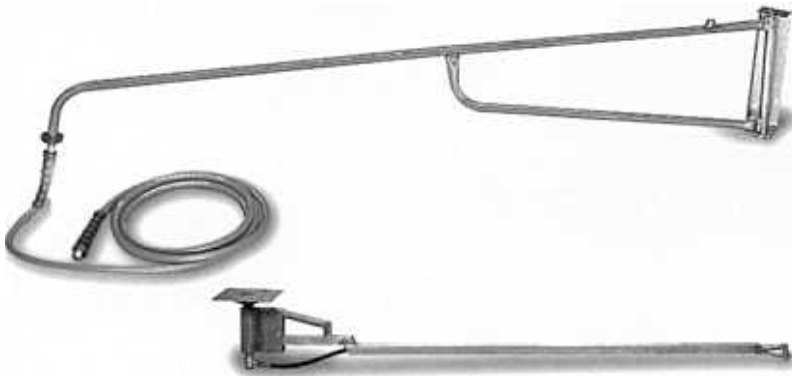

# Futura.

CV-8257 with CV-4000 meter case and ABUS lock.

CV-8567 with FV-7105 meter case.

CV-8232 with FV-3020 meter case.

FS-1000 safe.

FS-1000 safe.

FS-1014 safe.

## Touchpad - Convenience and Simplicity Your Customers Want.

- Last coin alert with final minute indicator beeps for 15 seconds at the start of the last minute and flashes until shut off.
- Grace time option, allows for additional time even when meter shuts off. Option can be set either on or off.
- Beeps and displays amount as it is accepted. Automatically switches to countdown in seconds.
- Internal coin counter, viewable on LED display, is built into timer memory and can be reset using push button inside the case.
- Touchpad beeps when selection is made. Light indicates function is on.
- Soft touch works by resistance — there are no membrane switches that can be cut or severed by vandals.
- Exclusive overload feature (+/- 20%) ensures proper function with low voltage. Compensates for over or under power line loss or gain with 24v lines.
- High durability touch pad with separate overlay decal withstands direct blows from spray wands.
- Control circuitry allows you to choose any position for either a high or low pressure function. "Off" is always at the 9 o'clock position.
- Separate touch pad board allows flexibility of use with different timers.
- Digital display with 1" LED display.
- High capacity coin storage holds up to 400 coins or \$100.00. Ideal for volume wash that can't use security vaults.