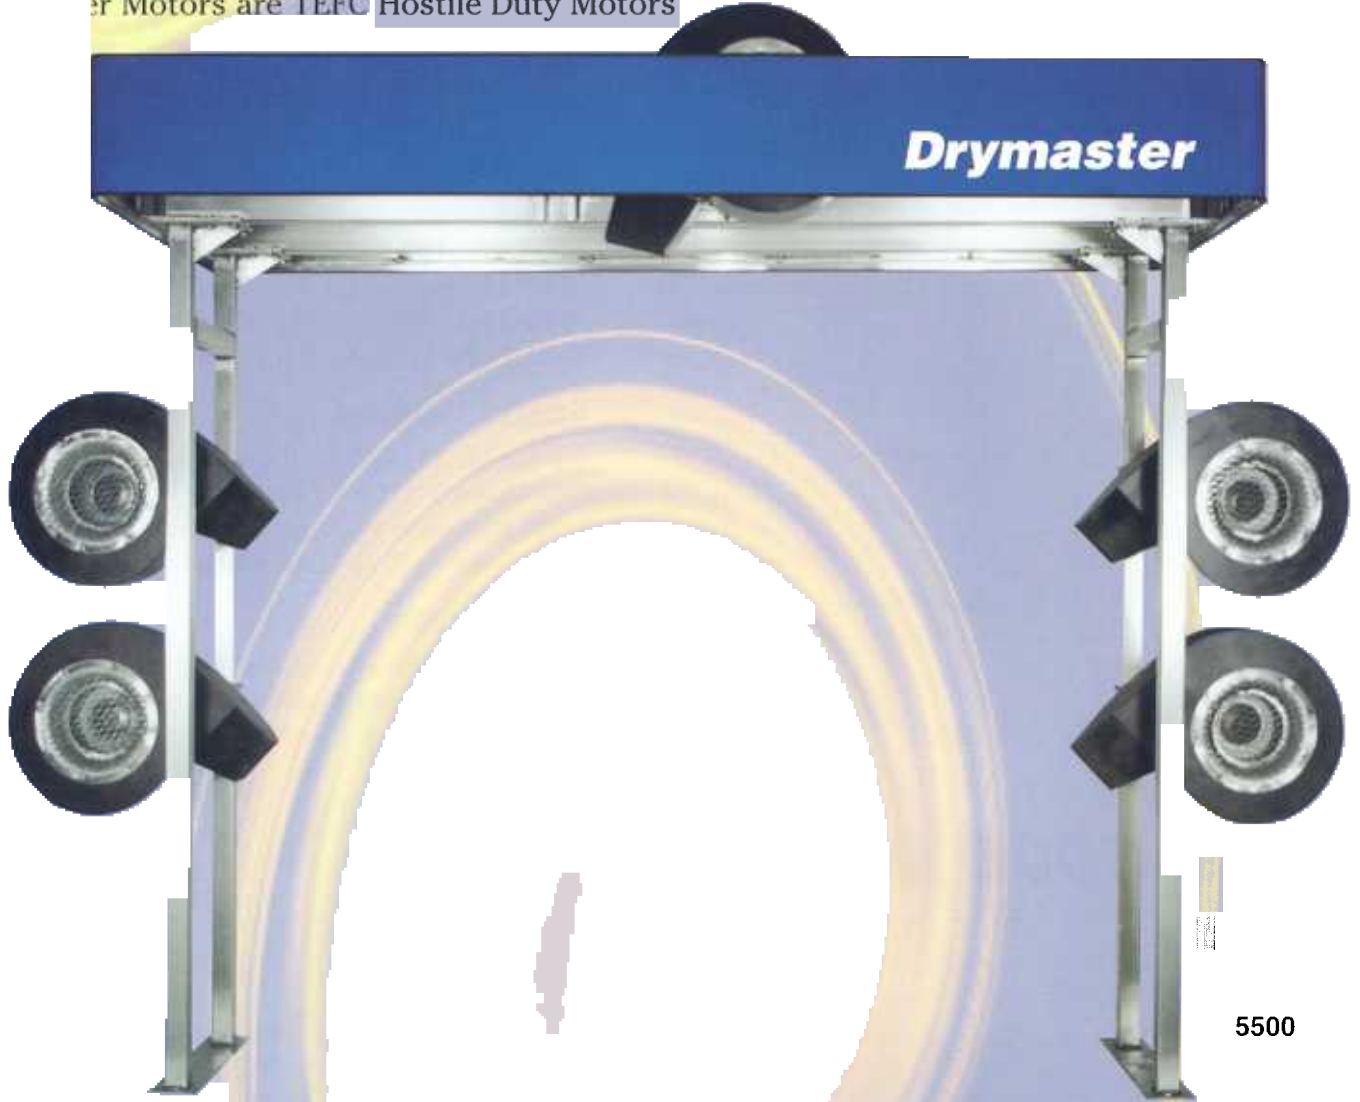

# Drymaster Dryer S

Stainless Steel Construction  
Motor Starters and Disconnects Included  
Motor Motors are TEFC Hostile Duty Motors

5500

## Dimensions

Height 124"  
Width 174"  
Length 60"  
Vehicle Clearance  
Mounting Foot Print