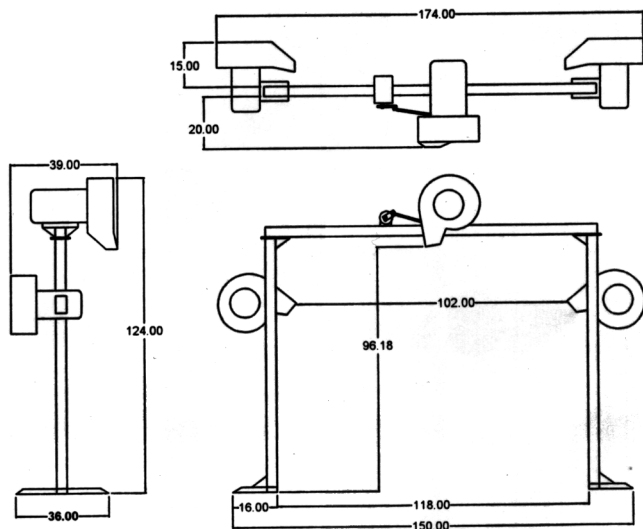

## Dimensions

Height 124"  
Width 174"  
Length 60"  
Vehicle Clearance  
Mounting Foot Print

## Dimensions

Height 124"  
Width 174"  
Length 40"  
Vehicle Clearance 90" High x 102" Wide  
Mounting Foot Print 36" x 150"