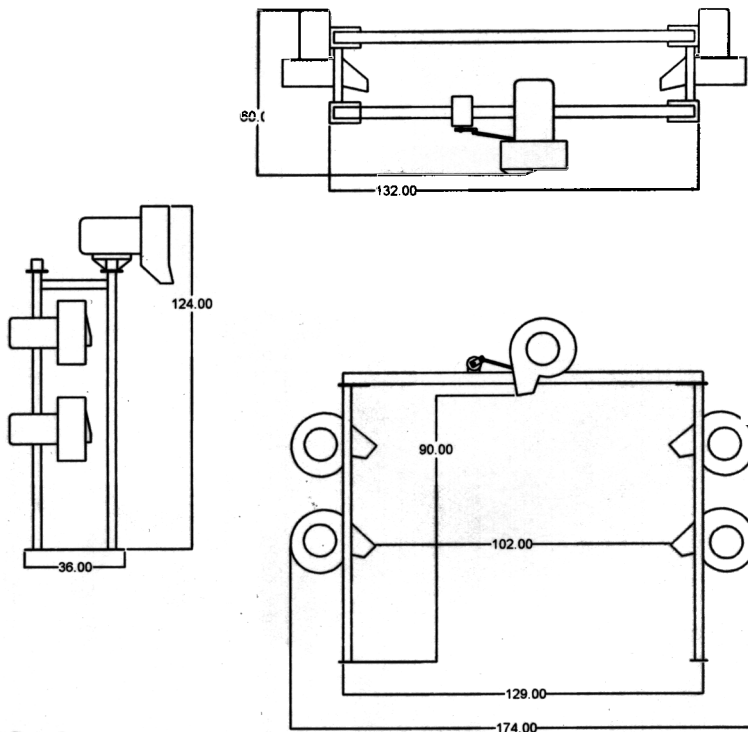

Series 5500 Dryer System

Options

Add 2nd Top Blower
16" S.S. Top Around Shroud - 5500 Series

Dimensions

Height 124"
Width 174"
Length 60"
Vehicle Clearance
Mounting Foot Print

Electrical

55 HP
Amp Draw: 132 @ 230 Volt 60HZ
10 HP Motor 24 amps @ 230, 12 amps @ 460
15 HP Motor 36 amps @ 230, 18 amps @ 460
All Electrical Controls with 2 - 100 Disconnects

Special Features

Top Blower 15 HP Top Blower Oscillated - CFM 5500
Side Blowers 10 HP - CFM 4000
Noise Reduction Package Standard
Lincoln Hostile Duty TEFC Motors

Construction

3" and 4" 304 Stainless Steel Tubing Frame
304 Stainless Steel Blower Housings and Fans
304 Stainless Steel Electrical Enclosure