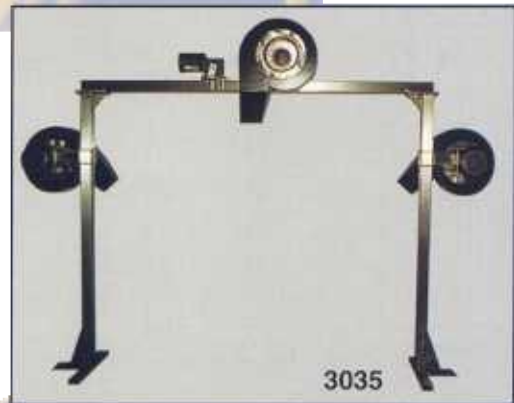

3035

Tri-Valley Equipment Sales

117 North Sugar Street
St. Clairsville, OH 43950

1-800-323-8915

www.trivalleyequip.com

Email - sales@trivalleyequip.com